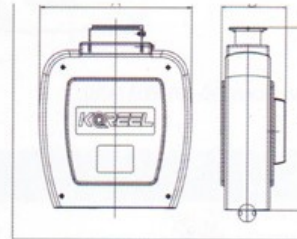

Water Hose Reel

Enclosed Type for garden

This product is optimized by gardening. depending on models, the hose can be taken out until 15M~25M. the range of spray is Max.10M. Therefore, this product can be sprayed the water Max.25M~35M by one way and 50M~70M by both-way And also regarding the material of pipe conduit(shaft) it is consisted by stainless steel. So only the clean water can be supplied by our reel product.

Especially, the spray type can be adjusted by 3 ways of type. It can be utilized in various area.

PWR Series(Material : ABS plastic case)

*** Water gun***
(3 type of adjusting)

- Use : Gardening, Cleaning
- Features : Automatic rewind
- Installation : Wall mounting type

(Application number of design : 30-20100037976)

Model	Material	Hose		W,P (BAR)	Size H x D x W	Usage
		I,D-O,D(Ø)	L (M)			
PWR-815	Non-toxic PVC hose	8-12	15	10	440*360*177	Cleaning, Drinking
PWR-820	Non-toxic PVC hose	8-12	20	10	440*360*177	
PWR-825	Non-toxic PVC hose	8-12	25	10	440*360*177	