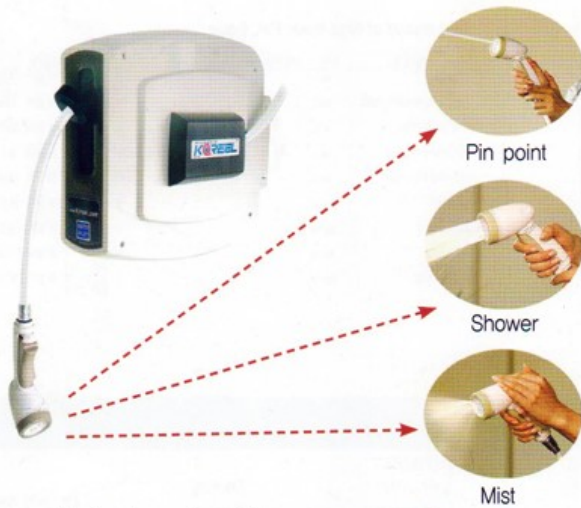

Water Hose Reel

Enclosed Type for garden

This product is optimized by gardening. depending on models, the hose can be taken out until 15M~25M. the range of spray is Max.10M. Therefore, this product can be sprayed the water Max.25M~35M by one way and 50M~70M by both-way And also regarding the material of pipe conduit(shaft) it is consisted by stainless steel. So only the clean water can be supplied by our reel product.

Especially, the spray type can be adjusted by 3 ways of type. It can be utilized in various area.

PWR Series(Material : ABS plastic case)

*** Water gun***
(3 type of adjusting)

- Use : Gardening, Cleaning
- Features : Automatic rewind
- Installation : Wall mounting type