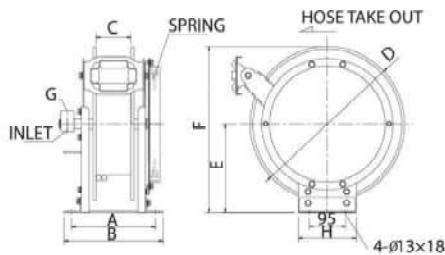

Water Hose Reel

Stainless Steel Reel for Kitchen/Restaurant

RWA-STs Type (Spring built-out Type)

- High pressure water hose reel.
- Stainless steel material.
- It can be serviced various applications such as high pressure water reel, cold & hot water reel...etc.
- Customized reel is available.

Model	Hose			W.P Max (kg/cm ²)	External Size								Remark
	Material	I.D (mm)	L (M)		A	B	C	D	E	F	G	H	
RWA-1320STS	Synthetic Rubber	13	20	20	278	318	150	450	260	485	PT1/2"	150	Housing built-out type
RWA-1325STS	Synthetic Rubber	13	25	20	278	318	150	500	290	540	PT1/2"	150	
RWA-1330STS	Synthetic Rubber	13	30	20	278	318	150	500	290	540	PT1/2"	150	
RWA-1340STS	Synthetic Rubber	13	40	20	338	378	210	500	290	540	PT1/2"	200	
RWA-1610STS	Synthetic Rubber	16	10	20	278	318	150	450	260	485	PT1/2"	150	
RWA-1615STS	Synthetic Rubber	16	15	20	278	318	150	450	260	485	PT1/2"	150	
RWA-1620STS	Synthetic Rubber	16	20	20	278	318	150	500	290	540	PT1/2"	150	
RWA-1625STS	Synthetic Rubber	16	25	20	338	378	210	500	290	540	PT1/2"	200	
RWA-1630STS	Synthetic Rubber	16	30	20	338	378	210	500	290	540	PT1/2"	200	
RWA-1640STS	Synthetic Rubber	16	40	20	338	378	210	550	315	590	PT1/2"	200	
RWA-1910STS	Synthetic Rubber	19	10	20	338	378	210	450	290	515	PT3/4"	200	Housing built-in type
RWA-1915STS	Synthetic Rubber	19	15	20	338	378	210	450	290	515	PT3/4"	200	
RWA-1920STS	Synthetic Rubber	19	20	20	338	378	210	500	290	540	PT3/4"	200	
RWA-1925STS	Synthetic Rubber	19	25	20	338	378	210	550	315	590	PT3/4"	200	
RWA-1930STS	Synthetic Rubber	19	30	20	338	378	210	550	315	590	PT3/4"	200	
RWA-2510STS	Synthetic Rubber	25	10	20	338	378	210	450	290	515	PT1"	200	
RWA-2515STS	Synthetic Rubber	25	15	20	338	378	210	500	315	565	PT1"	200	
RWA-2520STS	Synthetic Rubber	25	20	20	408	448	280	500	315	565	PT1"	200	
RWA-2525STS	Synthetic Rubber	25	25	20	408	448	280	550	345	620	PT1"	200	
RWA-2530STS	Synthetic Rubber	25	30	20	408	448	280	550	345	620	PT1"	200	