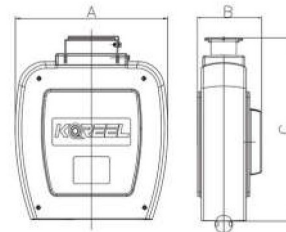

Enclosed Type (Water Hose Reel)

Water Hose Reel

This product is optimized by gardening, depending on models, the hose can be taken out until 15M~25M. the range of spray is Max.10M. Therefore, this product can be sprayed the water Max.25M~35M by one way and 50M~70M by both-way And also regarding the material of pipe conduit(shaft) it is consisted by stainless steel. So only the clean water can be supplied by our reel product.

Especially, the spray type can be adjusted by 3 ways of type. It can be utilized in various area.

PWR Type (Material : ABS plastic case)

(Application number of design : 30-2010-0037976)

* Water gun* (3 type of adjusting)

- Use : Gardening, Cleaning
- Features : Automatic rewind
- Installation : Wall mounting type

Model	Hose			W,P (BAR)	Size H x D x W	Usage
	Material	I,D-O,D(Ø)	L (M)			
PWR-815	Non-toxic PVC hose	8-12	15	10	440*360*177	Cleaning, Drinking
PWR-820	Non-toxic PVC hose	8-12	20	10	440*360*177	
PWR-825	Non-toxic PVC hose	8-12	25	10	440*360*177	